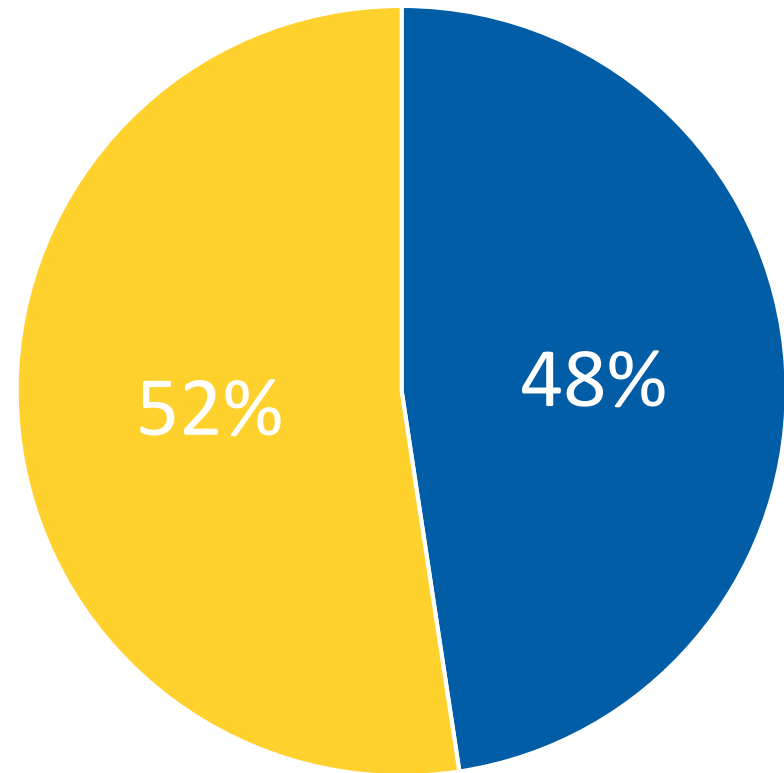

Membres du club : 23

■ Enregistré ■ non enregistré