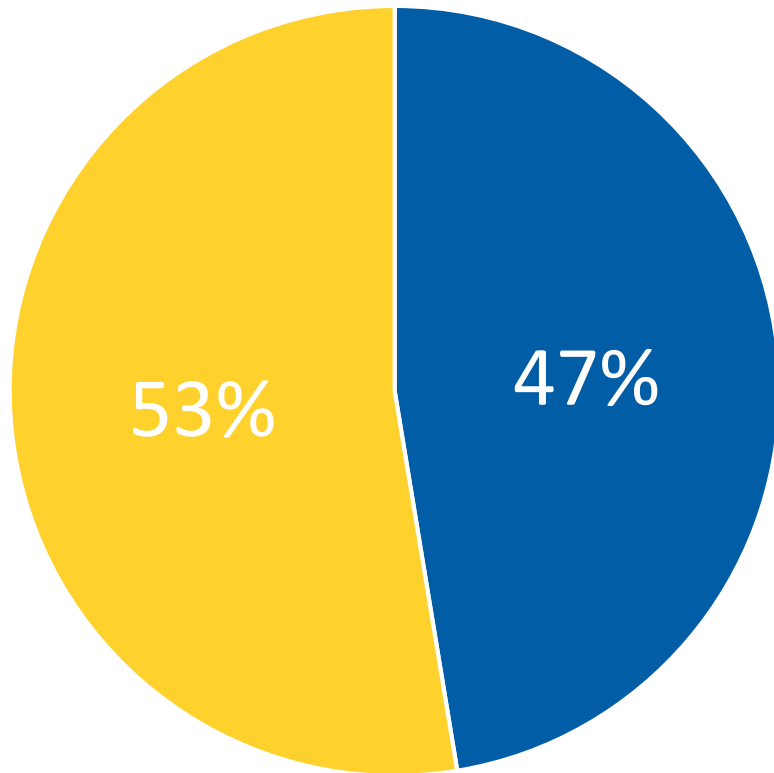

Membres Districts : 1 977

■ Enregistré ■ non enregistré